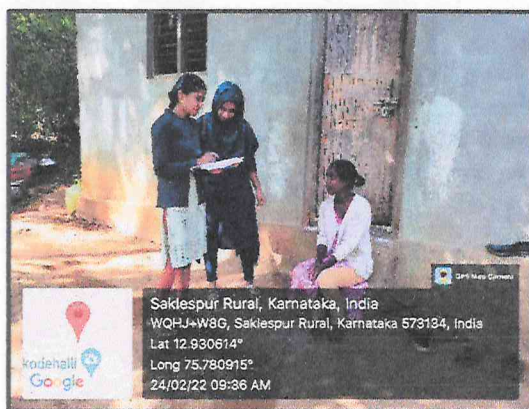

JSS Mahavidyapeetha, Mysore - 04

JSS INSTITUTE OF EDUCATION

(Recognized by the NCTE and Affiliated to University of Mysore, Mysore)

Sakleshpur – 573 134, PB No 26, Hassan Dist.

Email: jssioebdskp@gmail.com website: <https://jssioebdskp.org.in> Phone No: 97405 91647

SOCIO-ECONOMIC SURVEY

[Signature]
PRINCIPAL
J.S.S. Institute of Education
P.B. 26, SAKALESHPUR-573 134
Hassan Dist