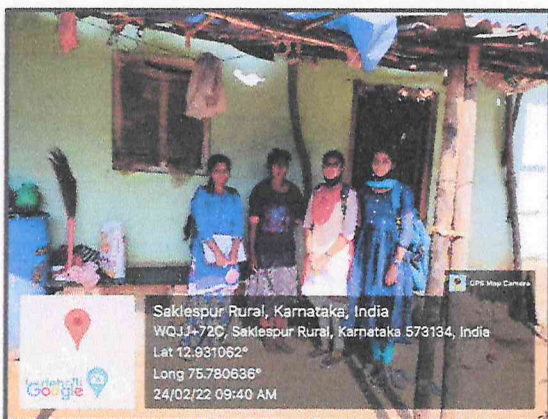

JSS Mahavidyapeetha, Mysore - 04

JSS INSTITUTE OF EDUCATION

(Recognized by the NCTE and Affiliated to University of Mysore, Mysore)

Sakleshpur – 573 134, PB No 26, Hassan Dist.

Email: jssioebdskp@gmail.com website: <https://jssioebdskp.org.in> Phone No: 97405 91647

SOCIO-ECONOMIC SURVEY

[Signature]
PRINCIPAL
J.S.S. Institute of Education
P.B. 26, SAKALESHPUR-573 134
Hassan Dist